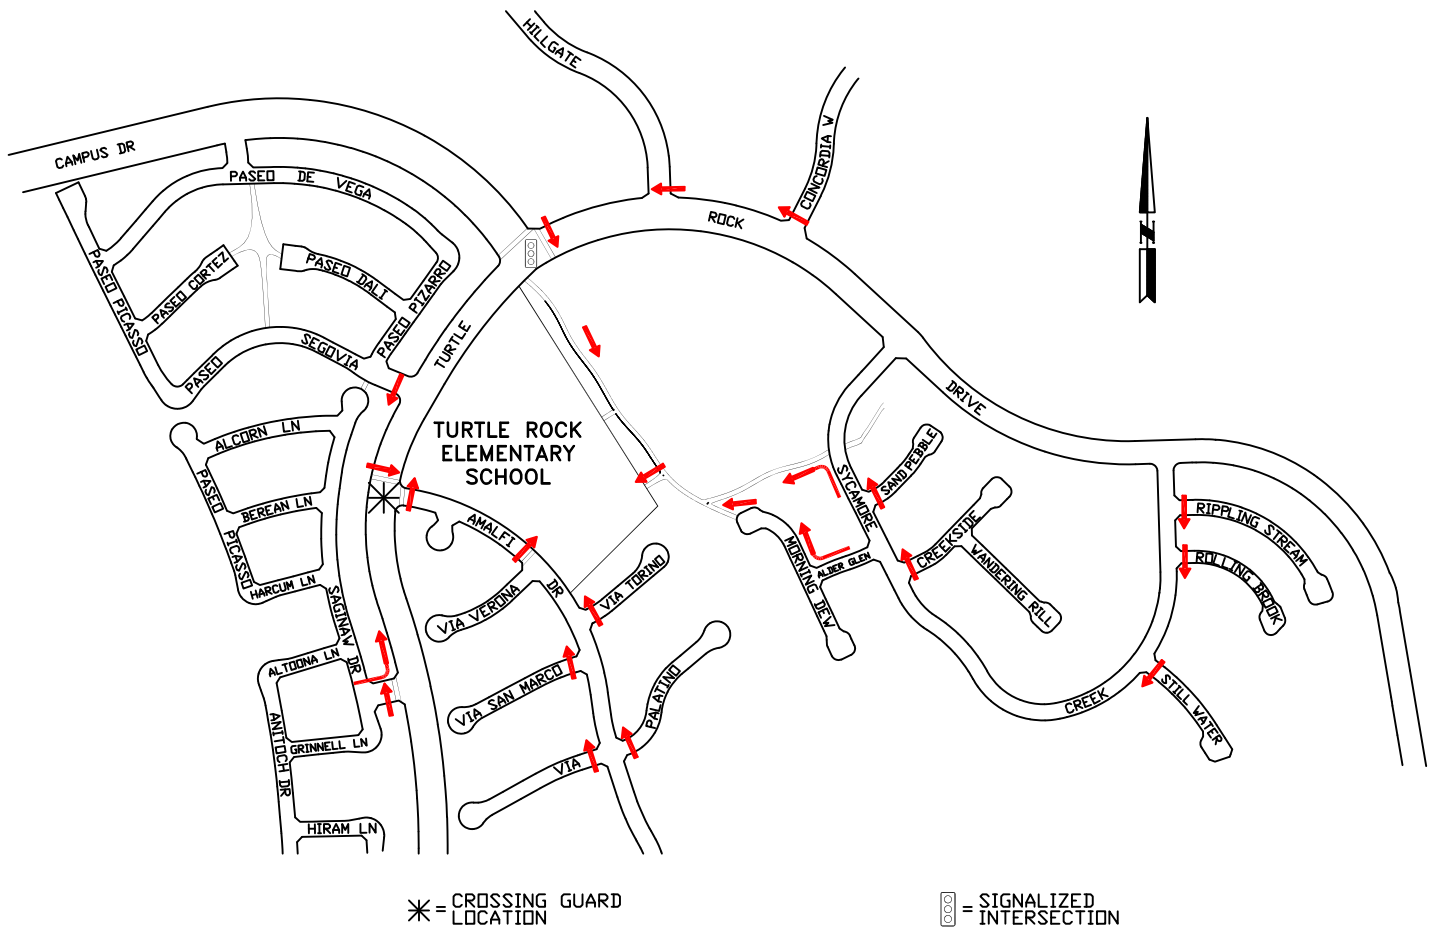

SUGGESTED ROUTE TO SCHOOL

TURTLE ROCK ELEMENTARY SCHOOL

DEAR PARENTS:

In cooperation with the Irvine Police Department and the Traffic Engineering Division of the City of Irvine, we have identified a SUGGESTED ROUTE TO SCHOOL for children who walk or ride bicycles to school. We strongly encourage you to review the plan with your child and, if possible, walk the route to make sure he/she understands the route.

In the City of Irvine, bicycles may be legally ridden on sidewalks, but must yield to pedestrian traffic. Students on bicycles should always walk their bicycles across streets and look both ways before entering the street. Students who ride their bicycles within the on-street bicycle lanes are required to obey all the rules of the road. This includes riding in the same direction as vehicular traffic. All bikes must be locked in the bike racks located in the front of the school.

Turtle Rock Elementary School is served by one Crossing Guard to assist children when crossing at Amaifi and Turtle Rock Drive. When the Guard is on duty, the children are to obey the Guard's instructions.